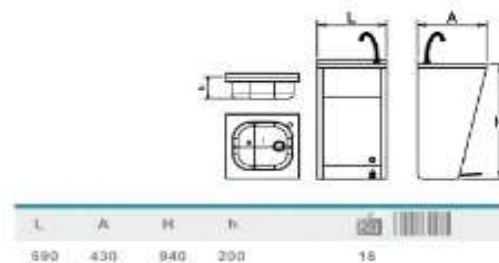

EASY TO INSTALL AND TRANSPORT WITH SAFE GROUTING OPTION

SPECIFICATIONS

Includes accessory kit like Jali, drain pipe with socket, flexi braided inlet pipe with connector, grouting bolt etc

A SOLUTION TO MITIGATE COVID